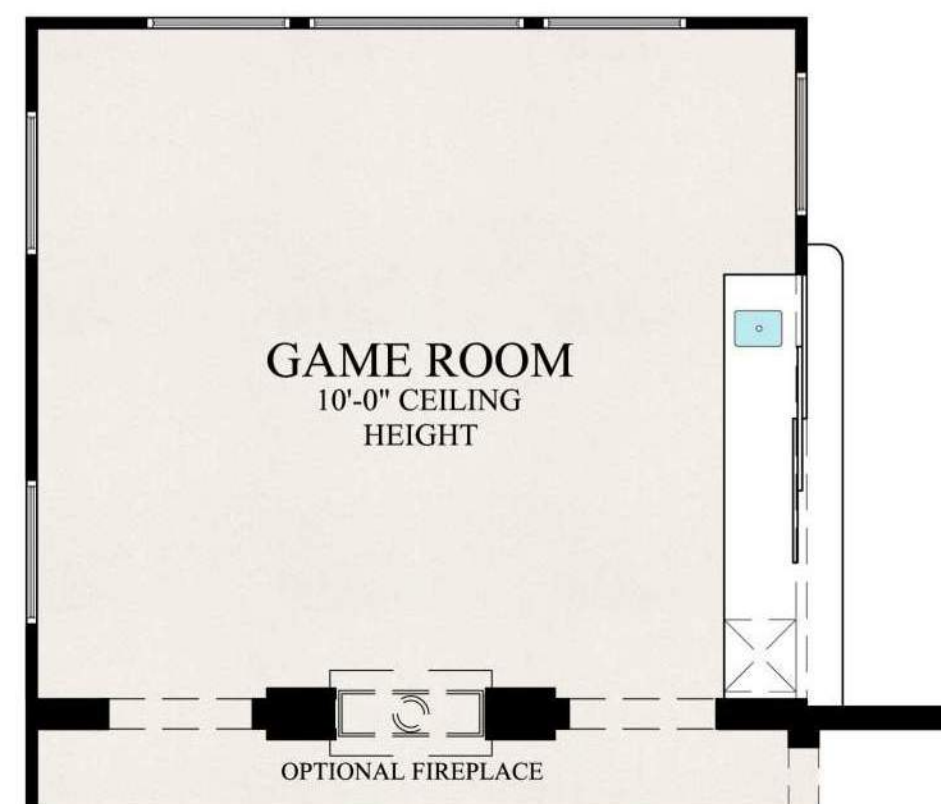

Apogee

Bath 3 at Bedroom 4

Bar at Game Room

Plan Features

- 4,090 Livable SF
- Single Story
- 4 Bedrooms
- 2.5 Bathrooms
- 3-Car Garage
- Large Great Room
- Game Room
- Master Retreat

Master Retreat Option

Prep Area Option

20' Multi-Slide Option Door